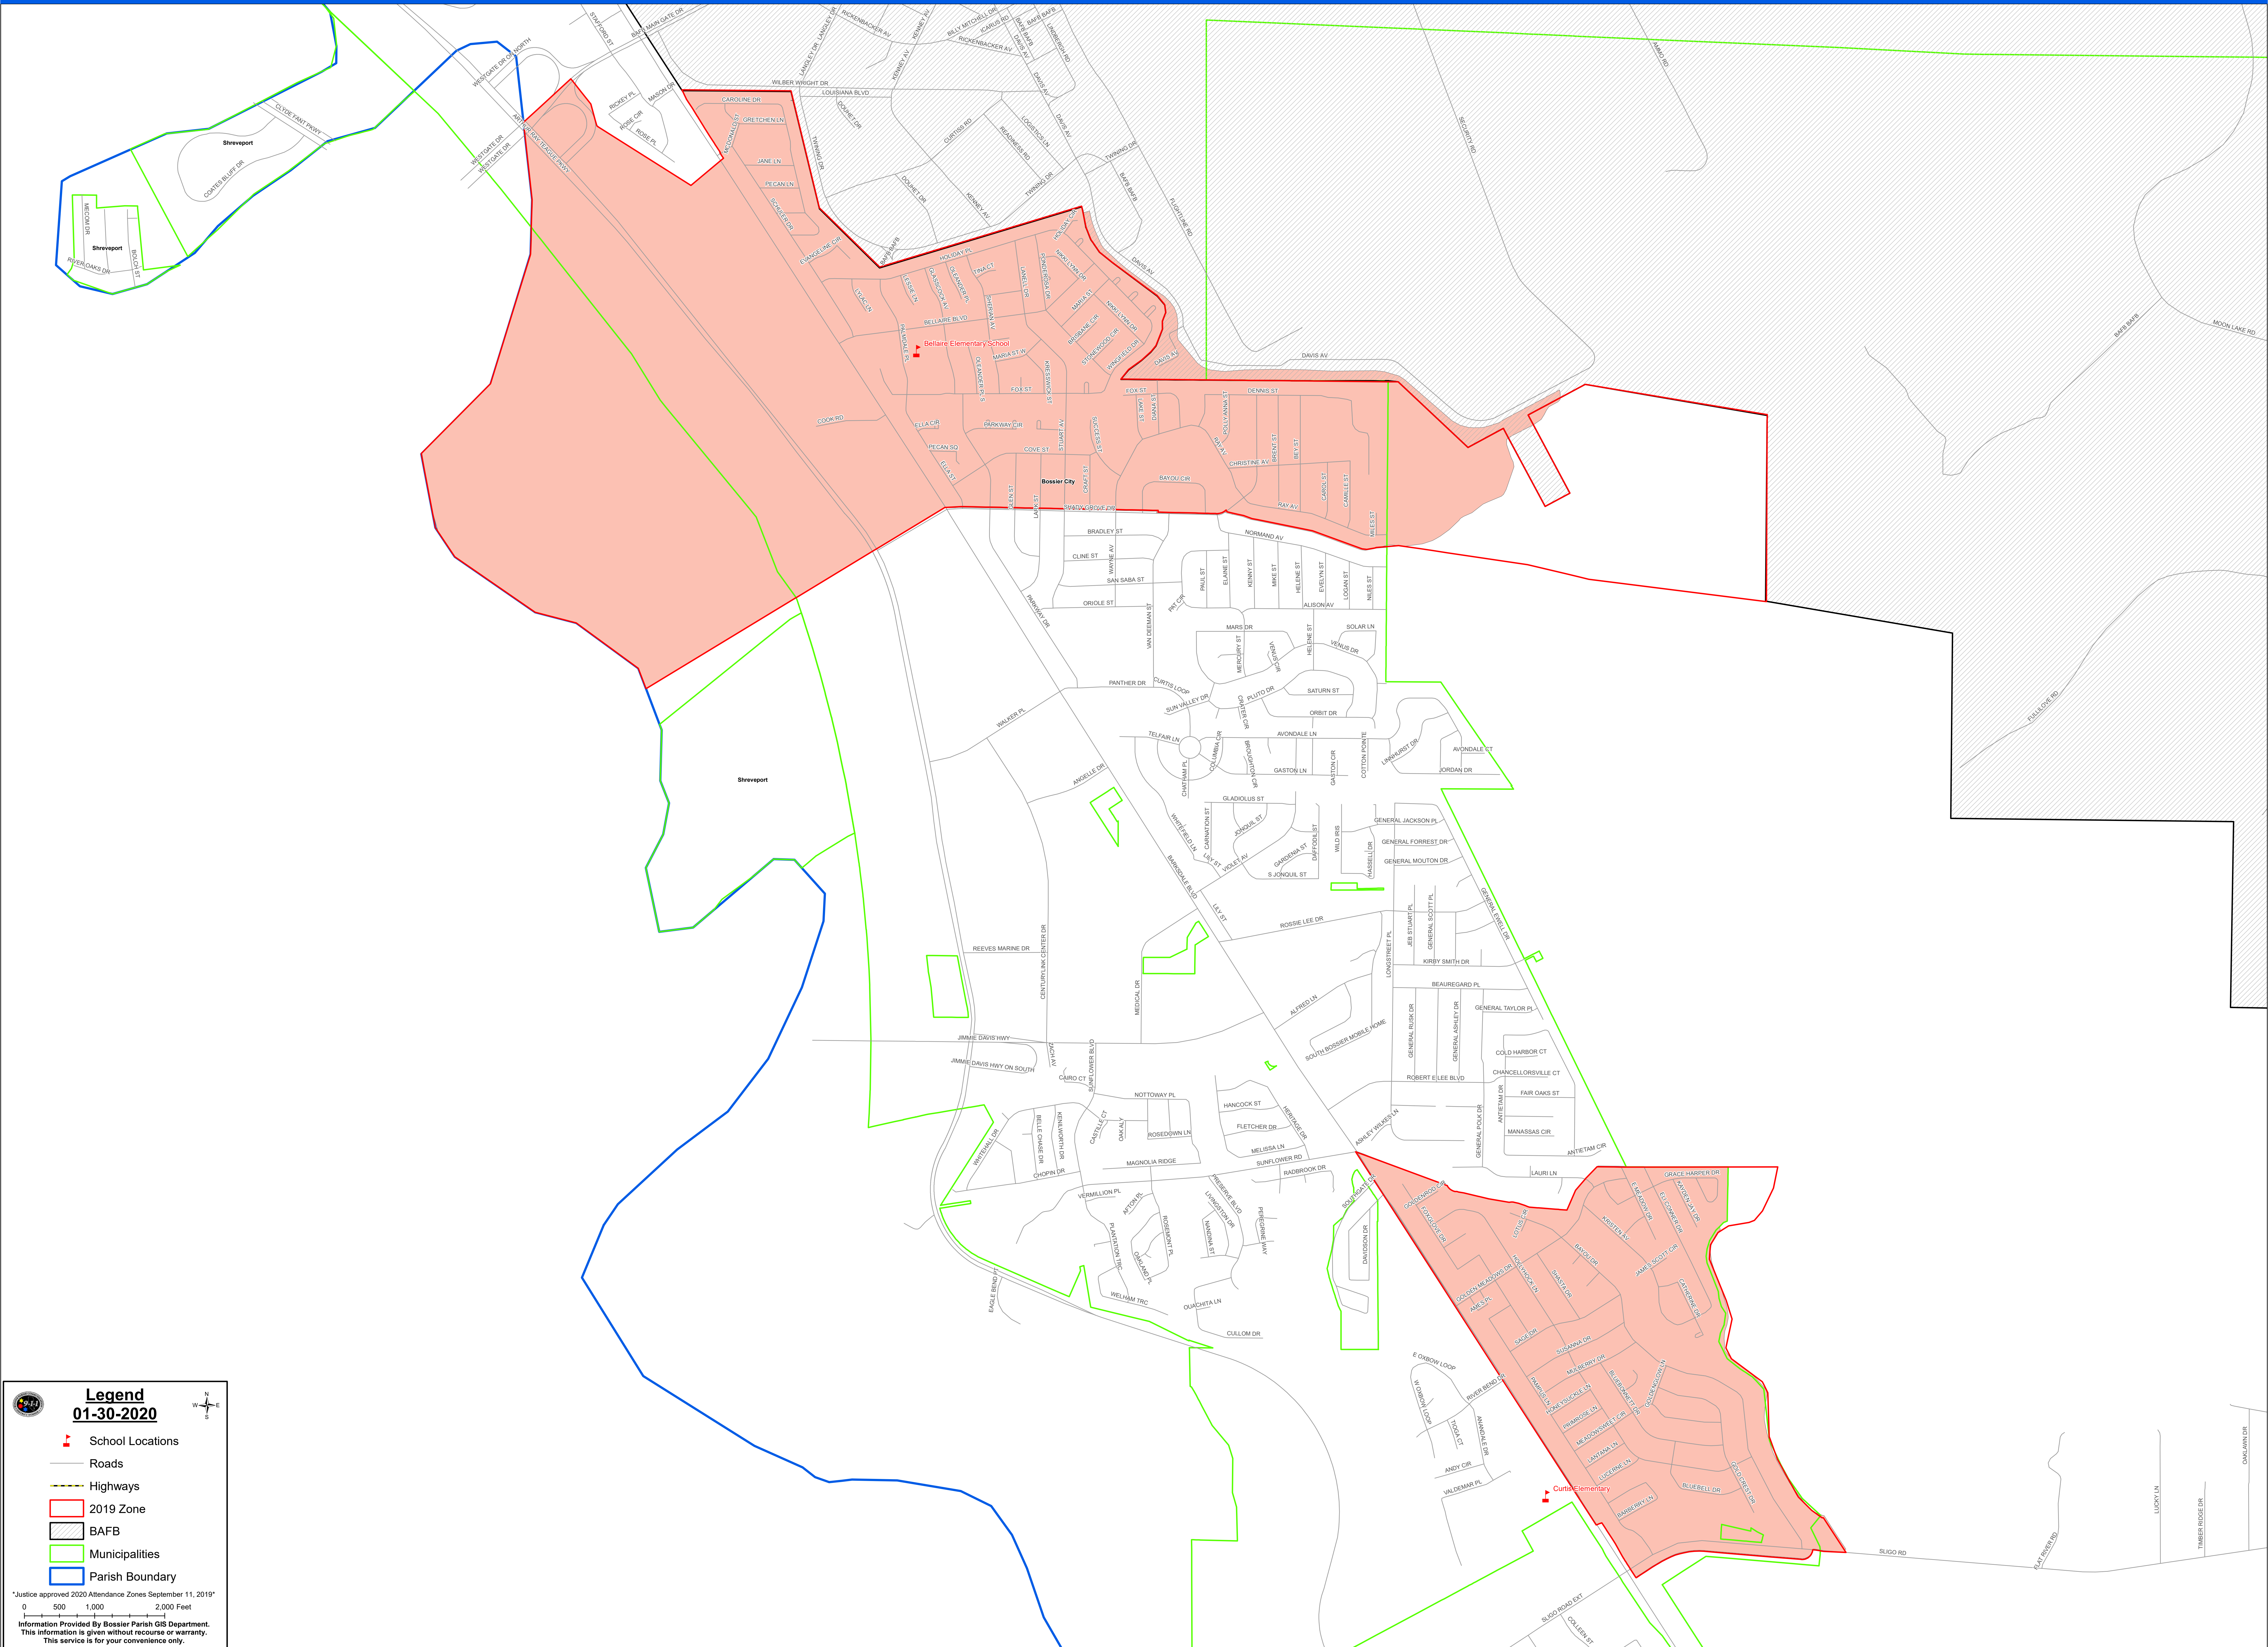

Bellaire and Curtis Elementary Attendance Zone Map

For additional information or questions contact Student Attendance at 318-549-5035 or Transportation Bus Routing at 318-549-6796

Legend
01-30-2020

- School Locations
- Roads
- Highways
- 2019 Zone
- BAFB
- Municipalities
- Parish Boundary

Justice approved 2020 Attendance Zones September 11, 2019

0 500 1,000 2,000 Feet

Information Provided By Bossier Parish GIS Department.
This information is given without recourse or warranty.
This service is for your convenience only.