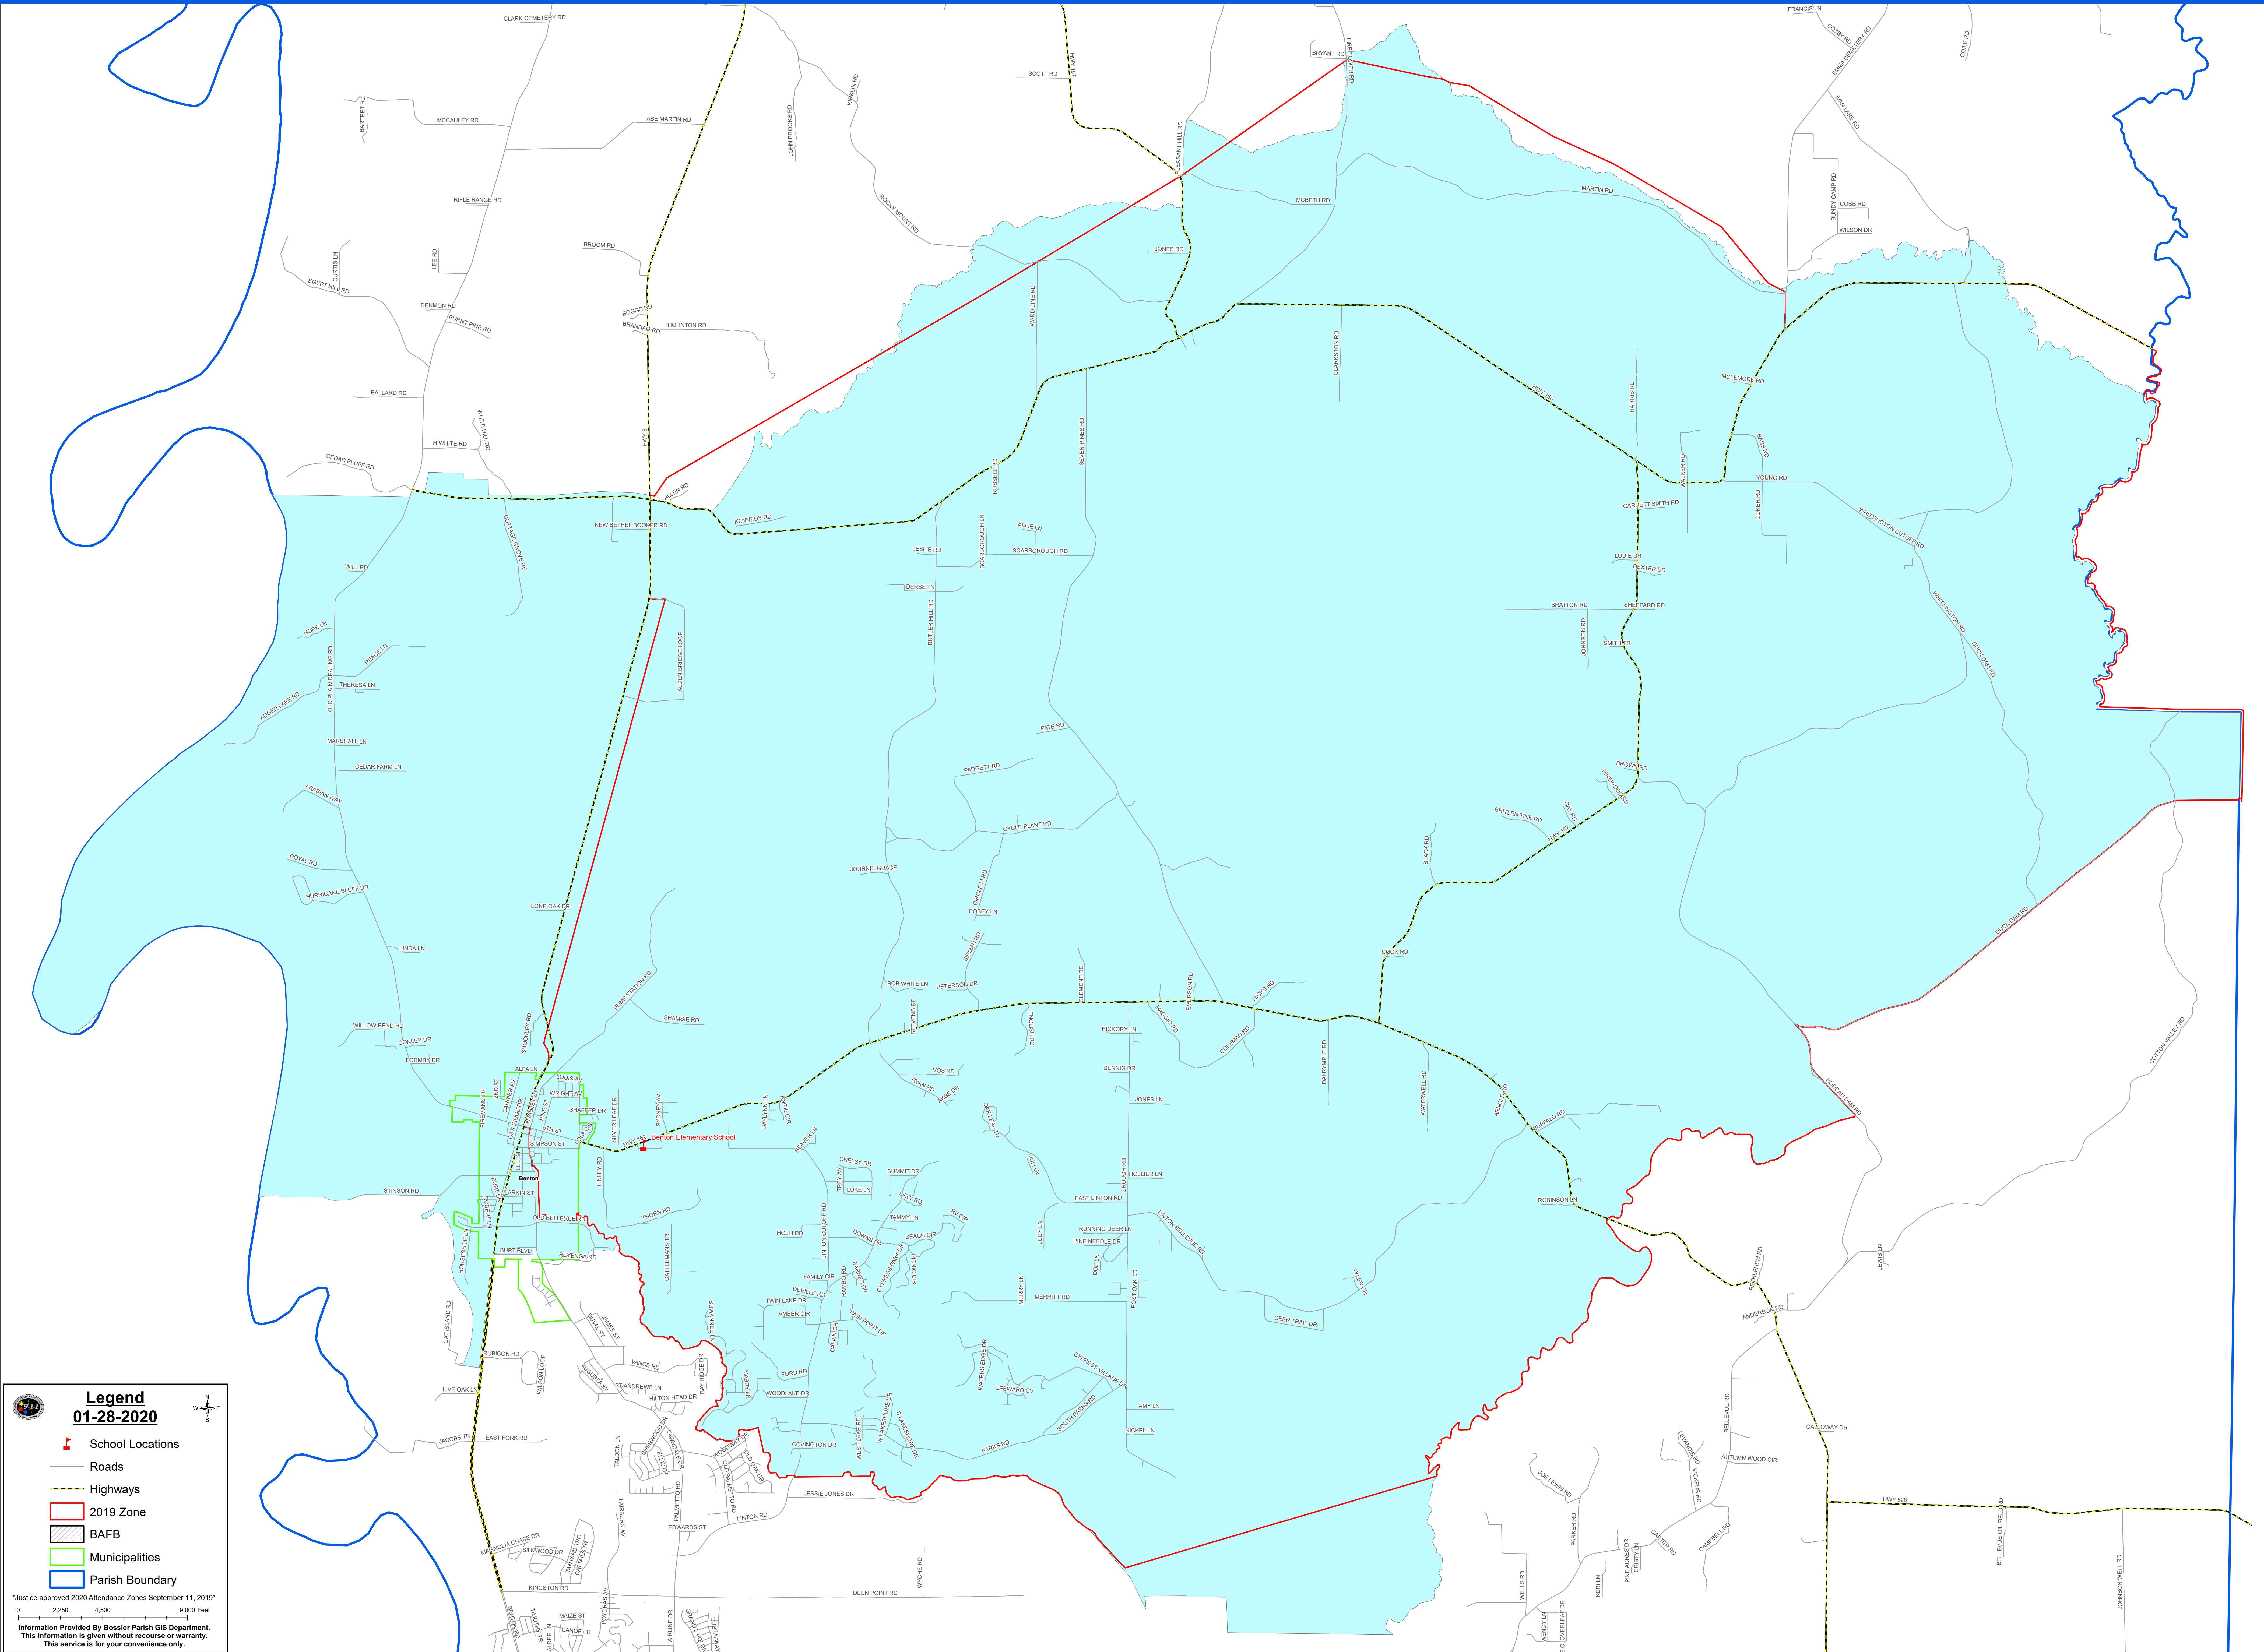

# Benton Elementary Attendance Zone Map

\*For additional information or questions contact Student Attendance at 318-549-5035 or Transportation Bus Routing at 318-549-6796\*

**Legend**  
01-28-2020

- School Locations
- Roads
- Highways
- 2019 Zone
- BAFB
- Municipalities
- Parish Boundary

\*Justice approved 2020 Attendance Zones September 11, 2019\*

0 2,500 4,500 9,000 Feet

Information Provided By Bossier Parish GIS Department.  
This information is given without recourse or warranty.  
This service is for your convenience only.