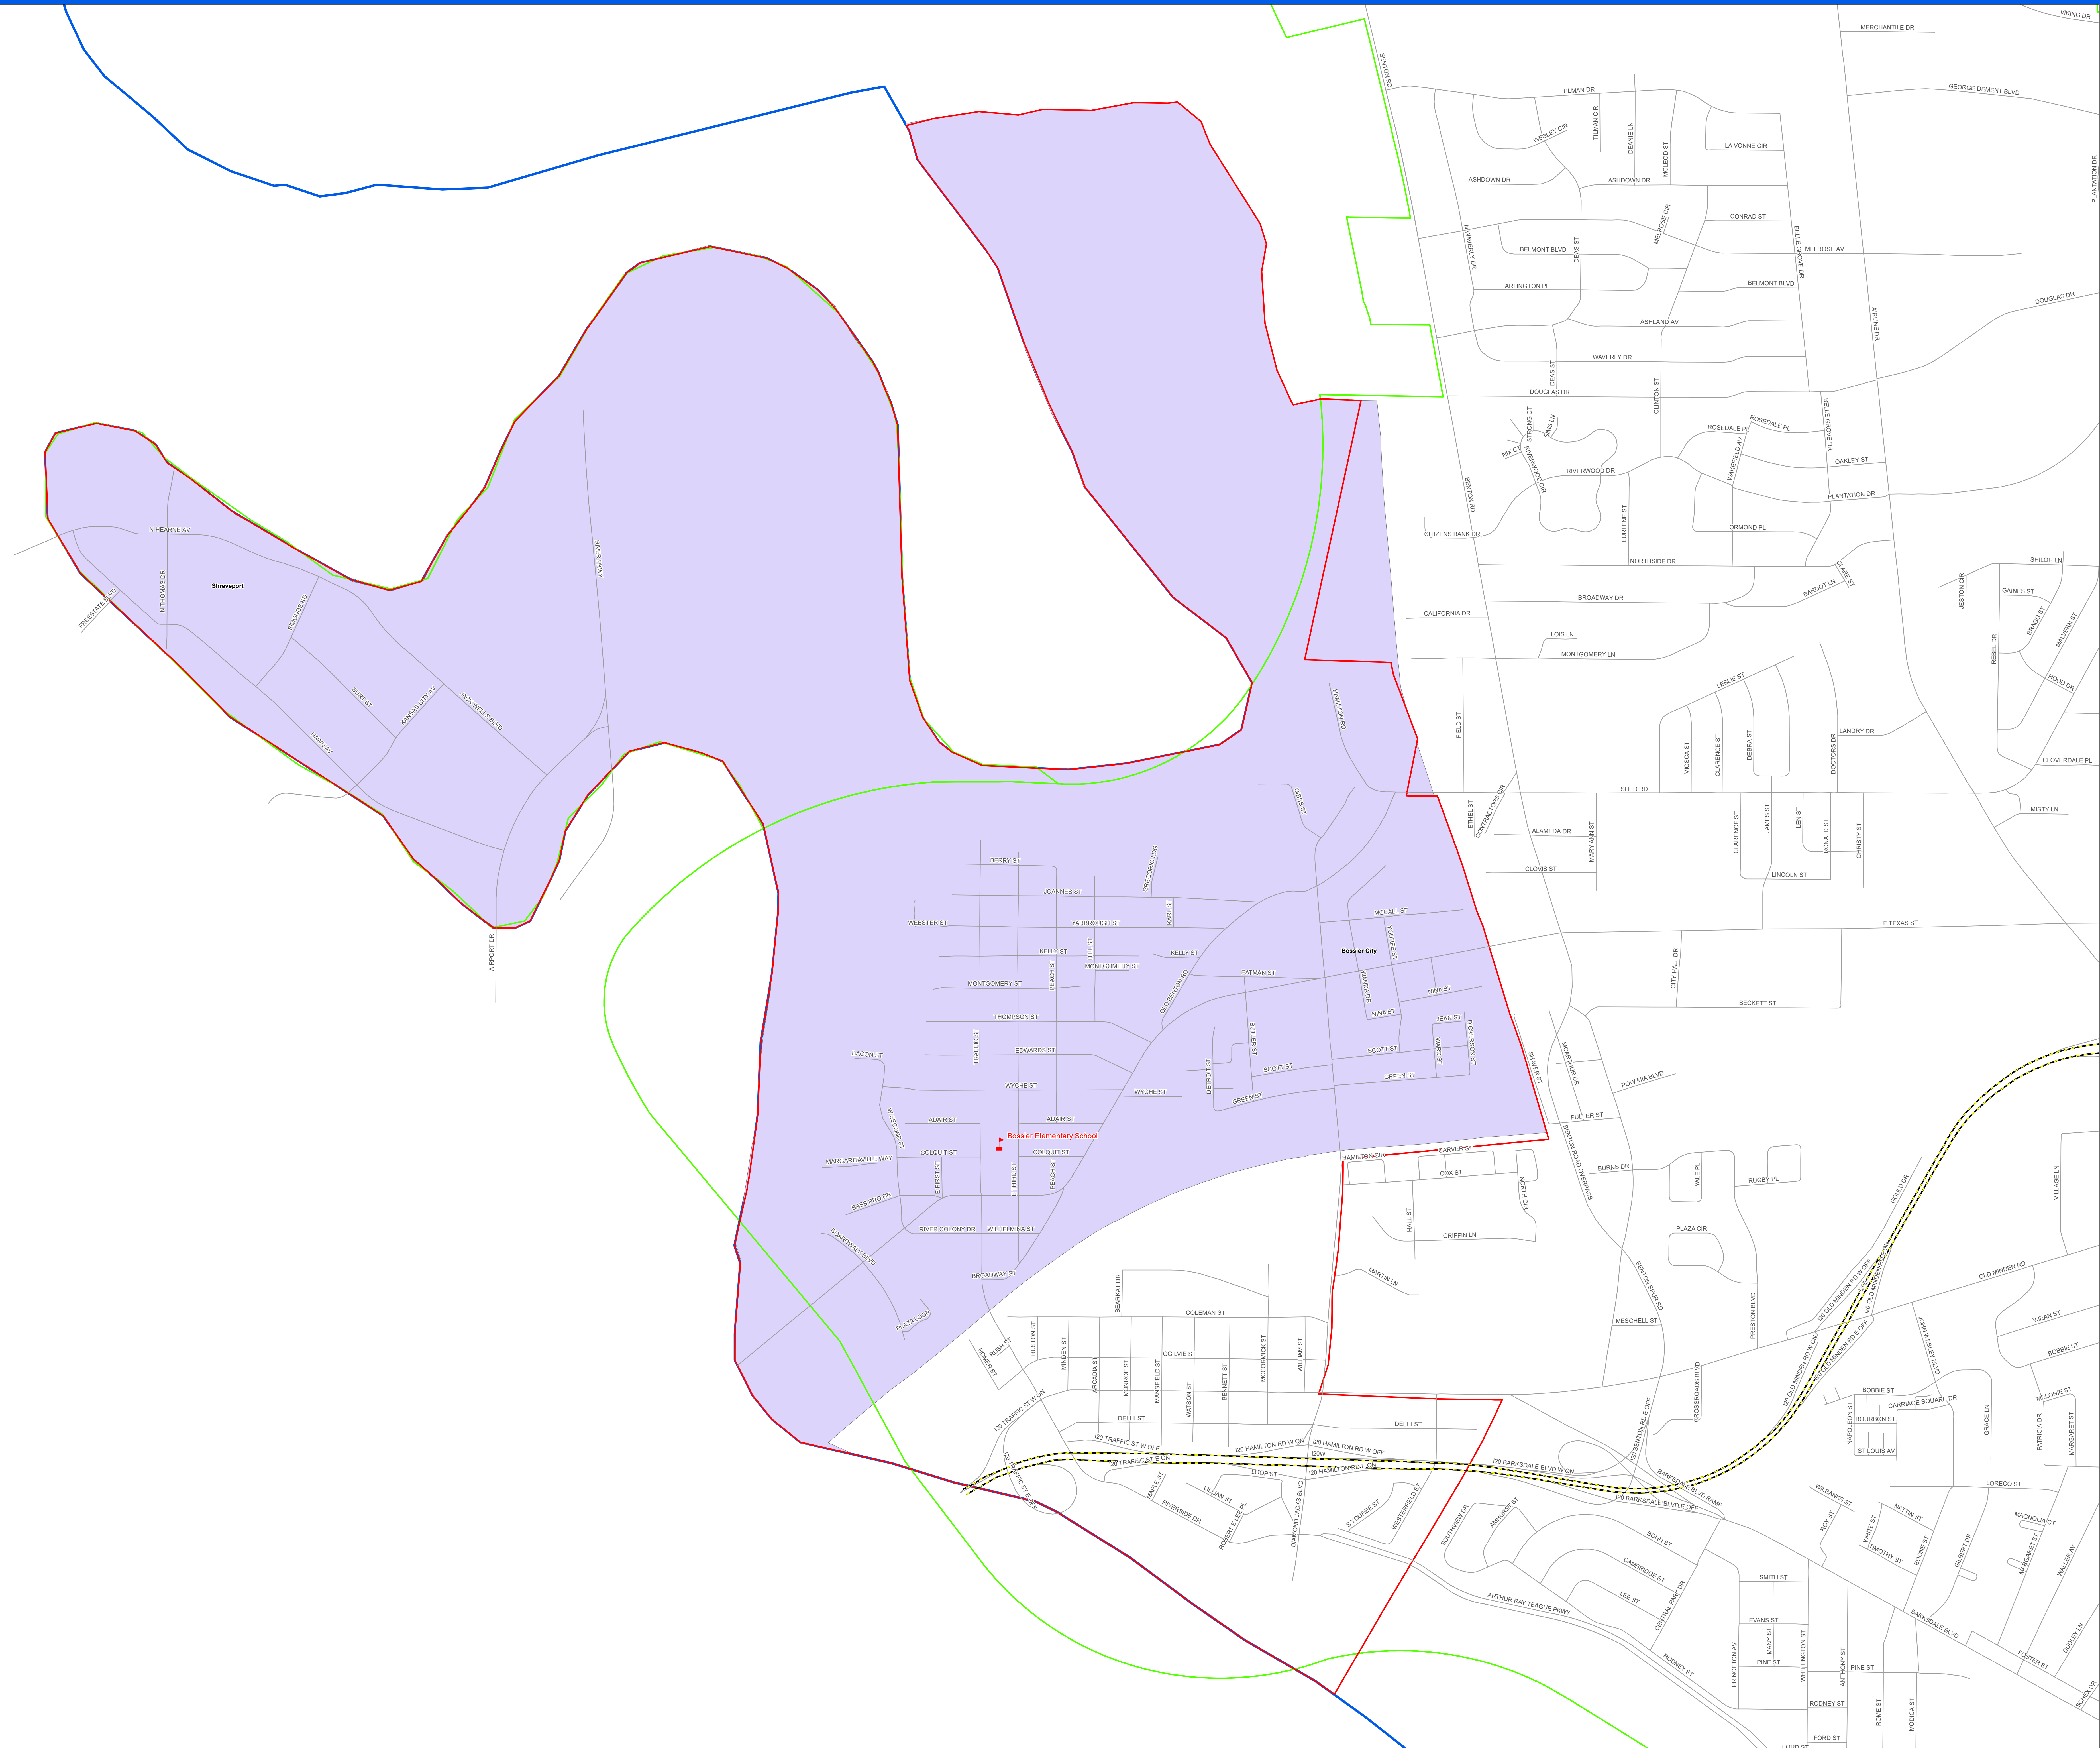

# Bossier Elementary Attendance Zone Map

\*For additional information or questions contact Student Attendance at 318-549-5035 or Transportation Bus Routing at 318-549-6796\*

**Legend**  
01-28-2020

- School Locations
- Roads
- Highways
- 2019 Zone
- BAFB
- Municipalities
- Parish Boundary

\*Justice approved 2020 Attendance Zones September 11, 2019\*

Information Provided By Bossier Parish GIS Department.  
This information is given without recourse or warranty.  
This service is for your convenience only.