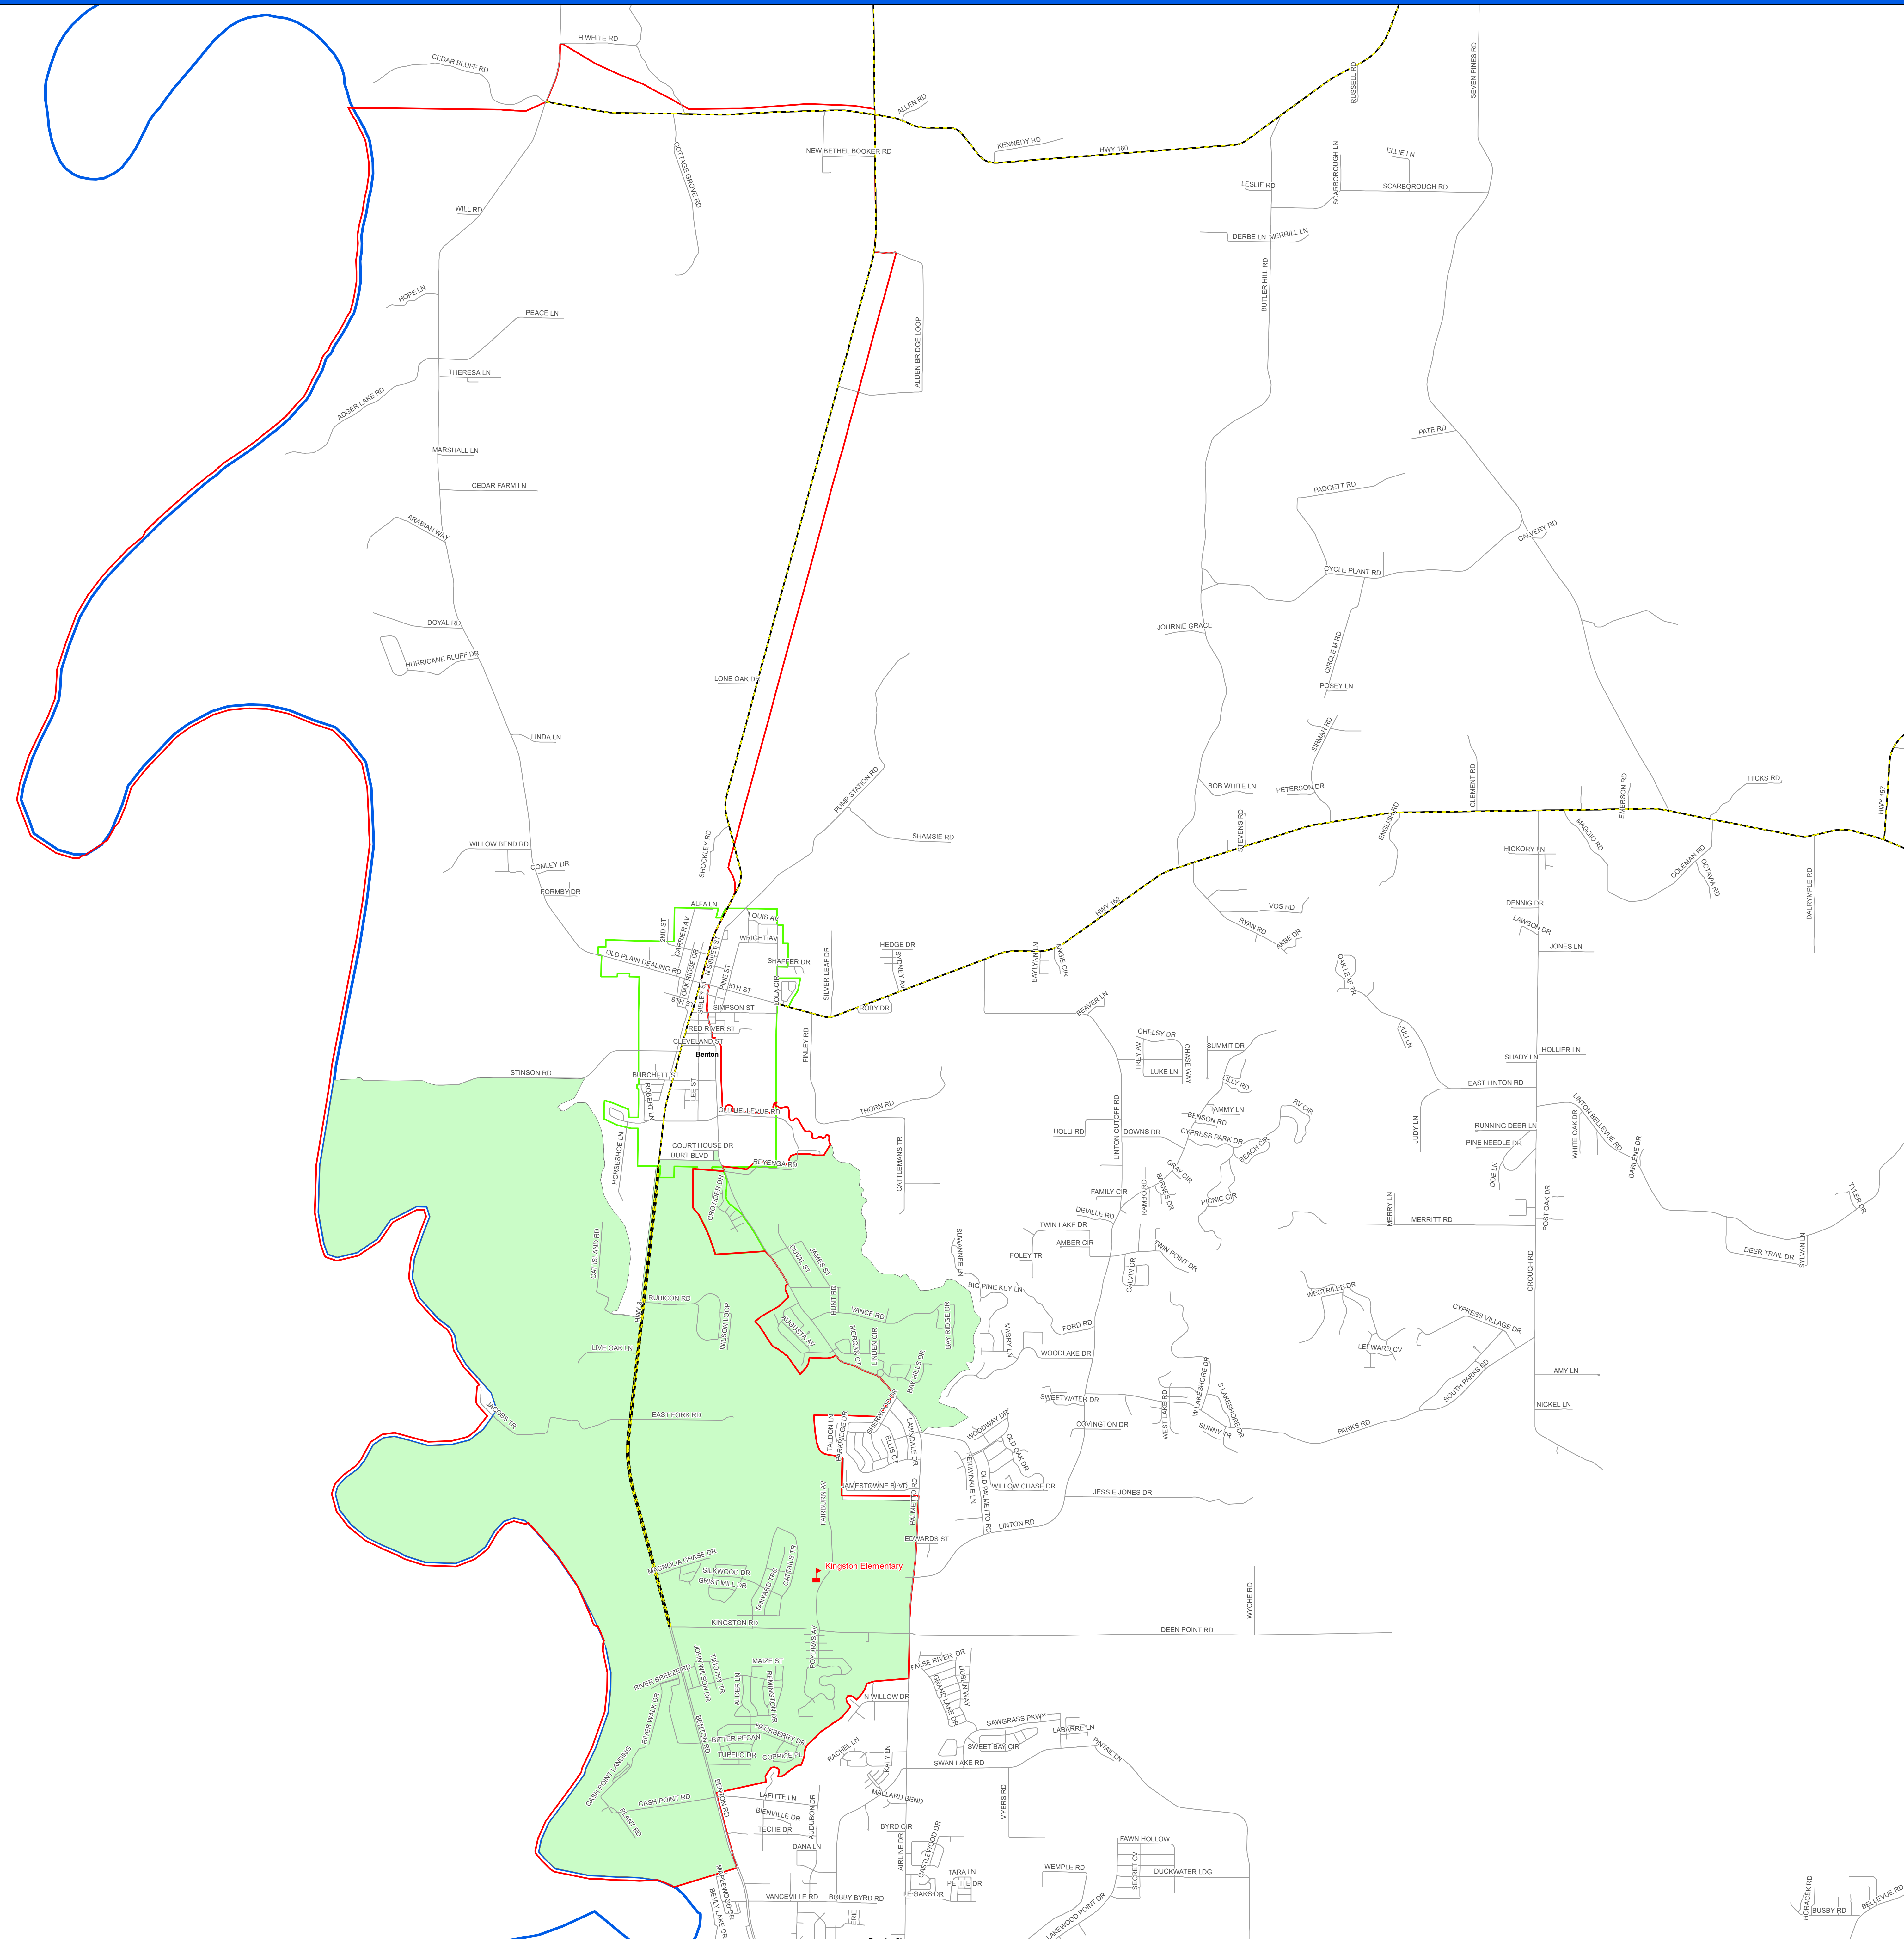

# Kingston Elementary Attendance Zone Map

\*For additional information or questions contact Student Attendance at 318-549-5035 or Transportation Bus Routing at 318-549-6796\*

**Legend**  
01-30-2020

- School Locations
- Roads
- Highways
- 2019 Zone
- BAFB
- Municipalities
- Parish Boundary

Justice approved 2020 Attendance Zones September 11, 2019\*  
0 2,000 4,000 8,000 Feet  
Information Provided By Bossier Parish GIS Department.  
This information is given without recourse or warranty.  
This service is for your convenience only.