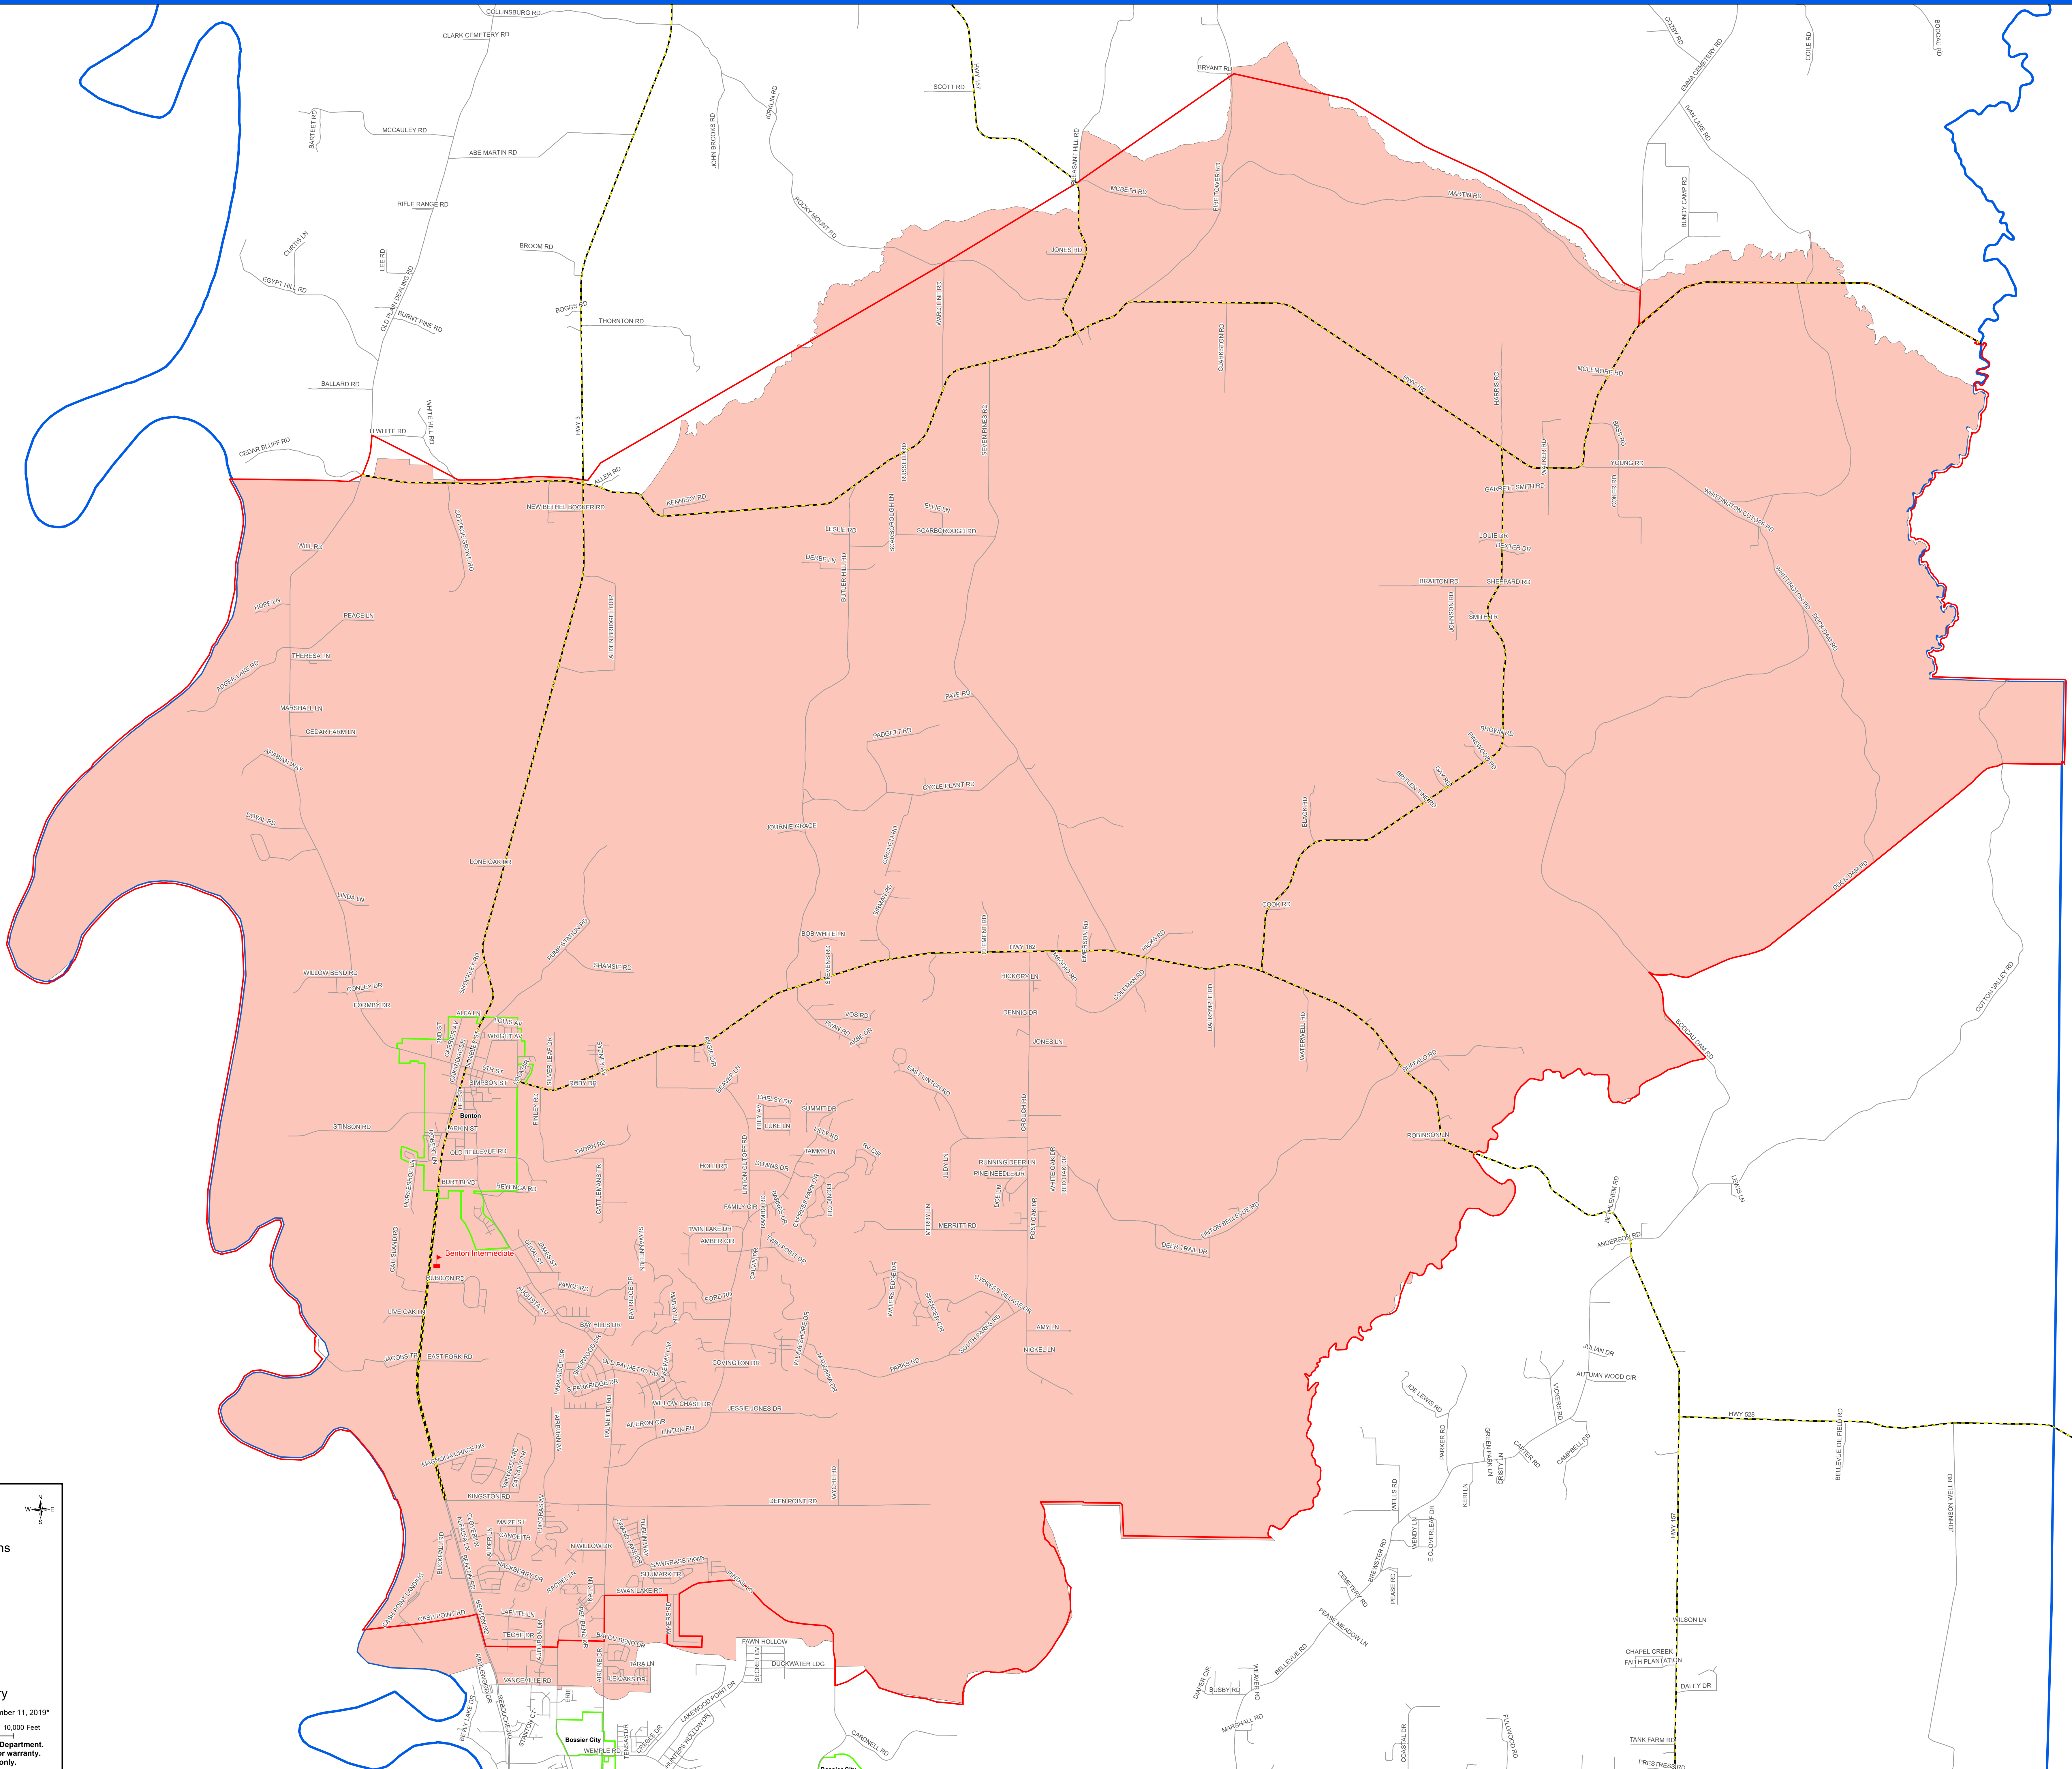

Benton Intermediate Attendance Zone Map

For additional information or questions contact Student Attendance at 318-549-5035 or Transportation Bus Routing at 318-549-6796

Legend
02-12-2020

- School Locations
- Highways
- 2019 Zones
- Roads
- Municipalities
- BAFB
- Parish Boundary

Justice approved 2020 Attendance Zones September 11, 2019

Information Provided By Bossier Parish GIS Department.
This information is given without recourse or warranty.
This service is for your convenience only.