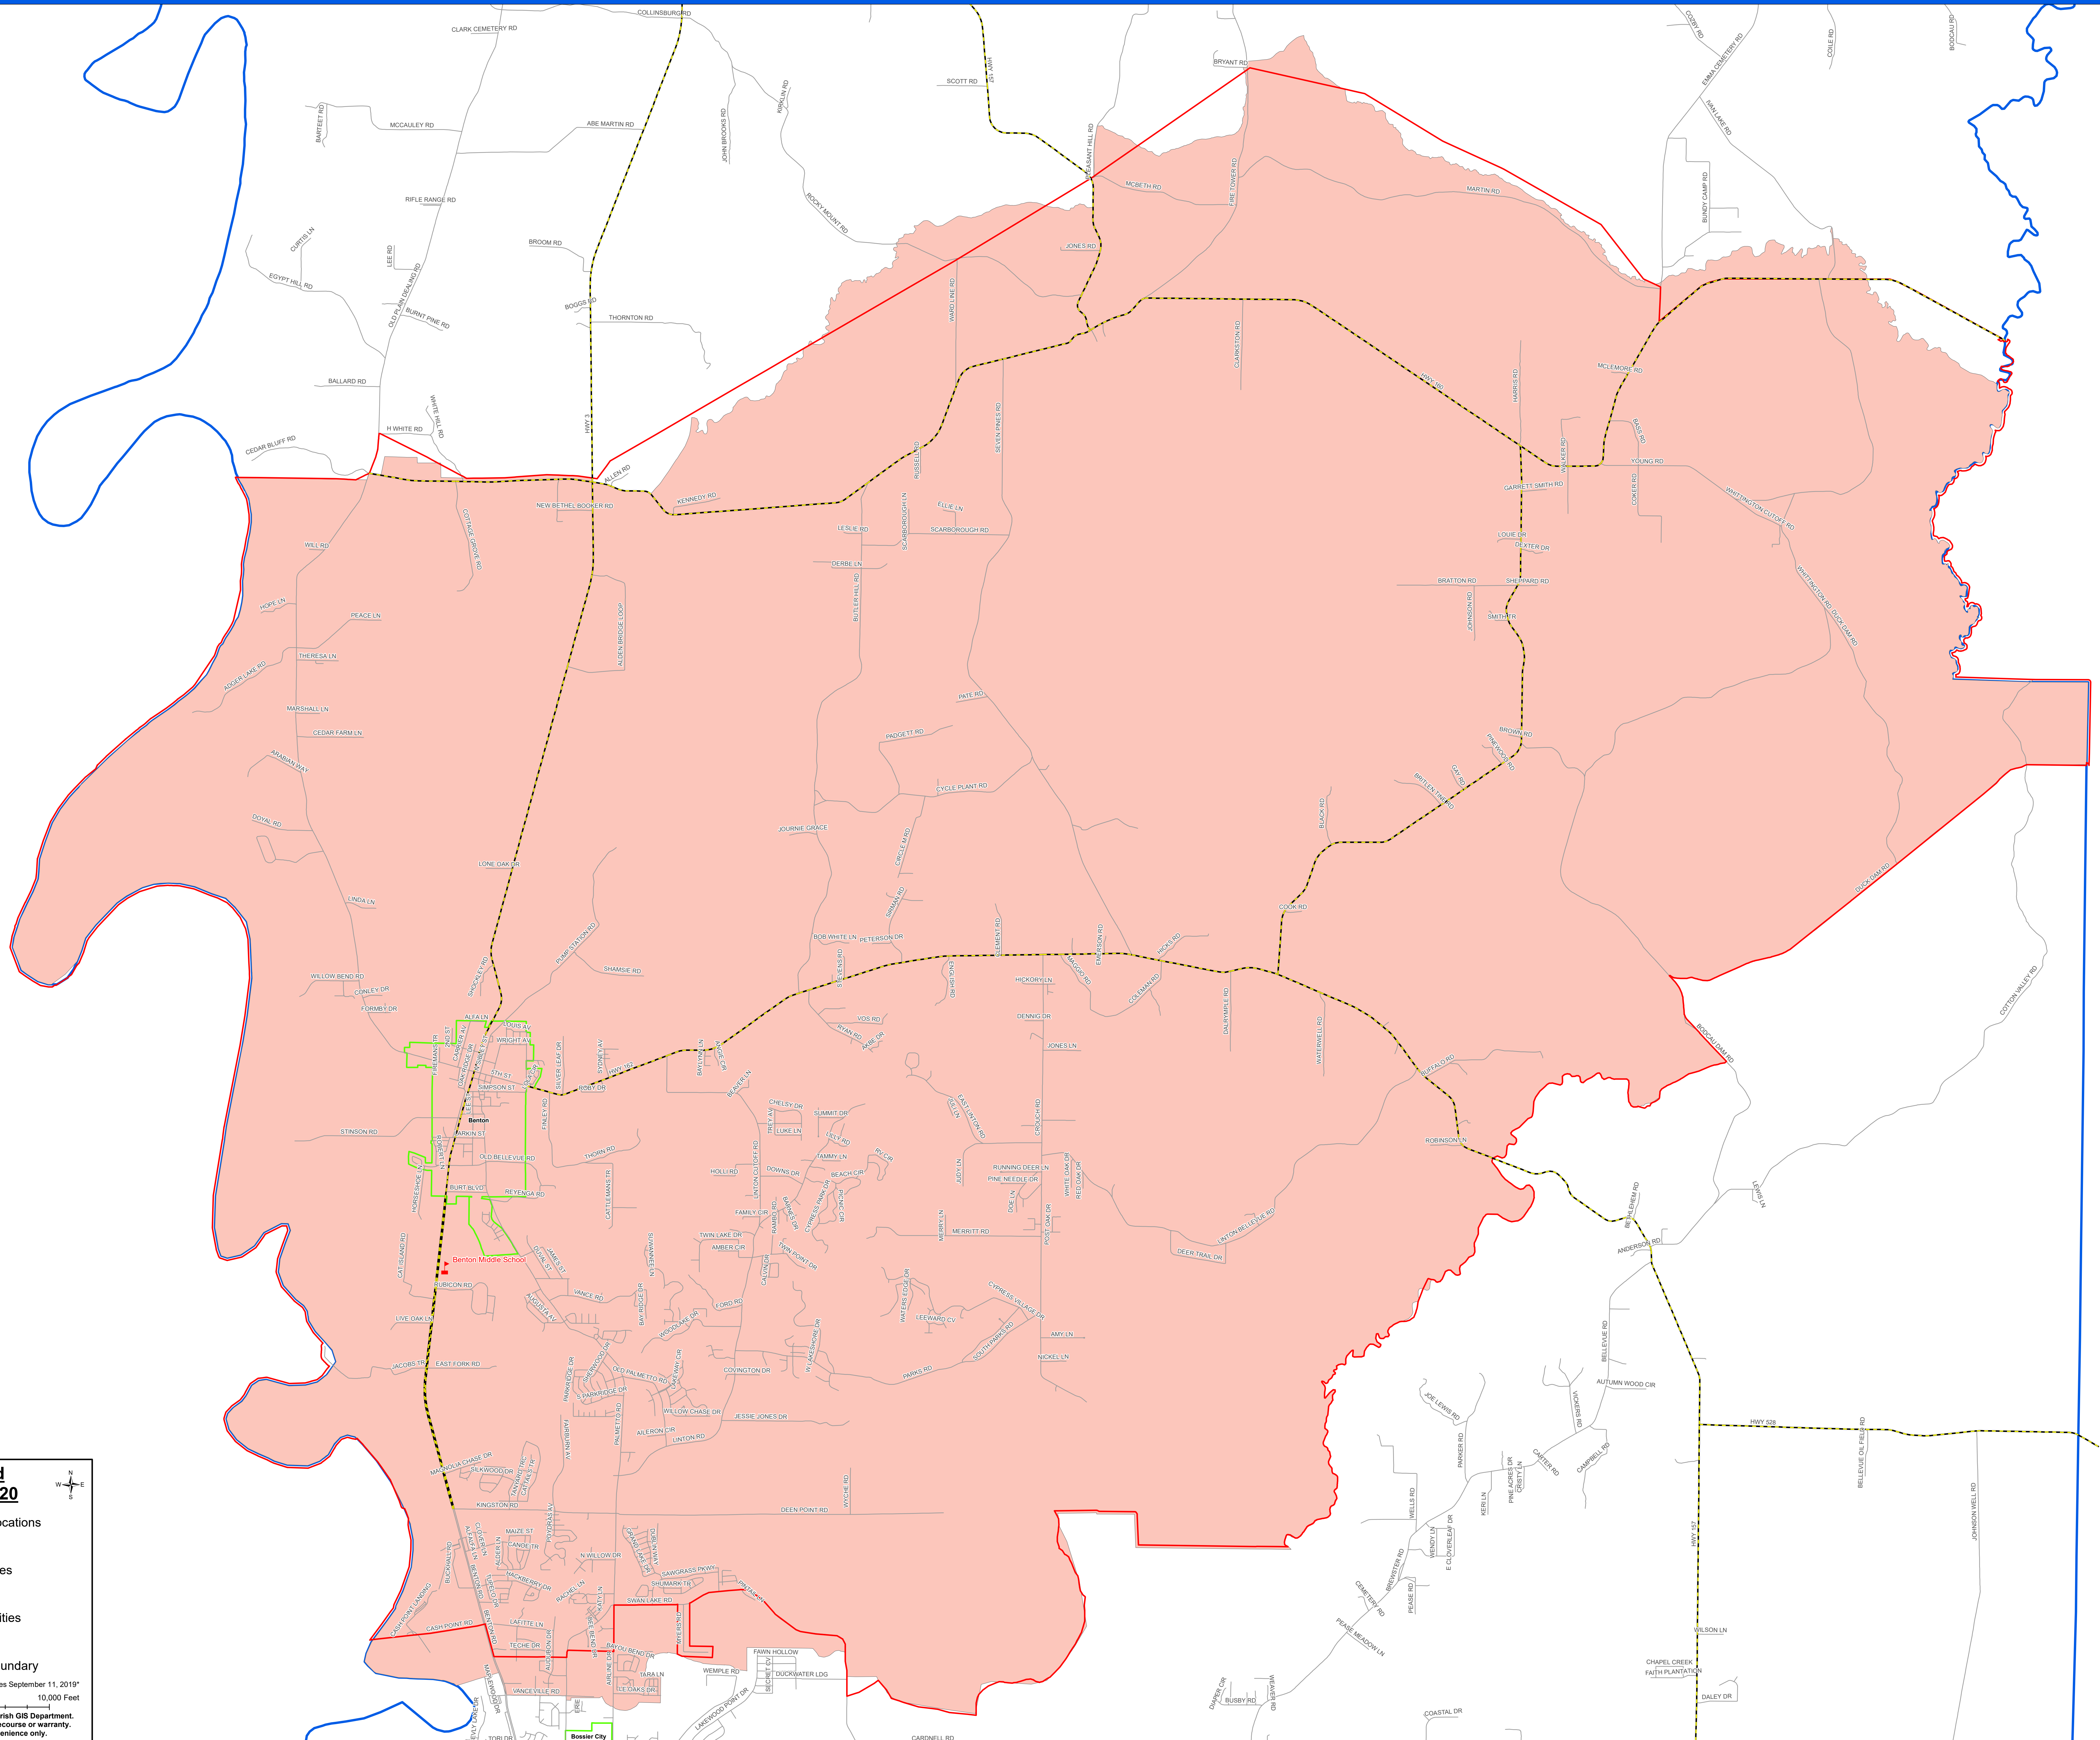

Benton Middle Attendance Zone Map

For additional information or questions contact Student Attendance at 318-549-5035 or Transportation Bus Routing at 318-549-6796

Legend
01-30-2020

- School Locations
- Highways
- 2019 Zones
- Roads
- Municipalities
- BAFB
- Parish Boundary

Justice approved 2020 Attendance Zones September 11, 2019*

Information Provided By Bossier Parish GIS Department.
This information is given without recourse or warranty.
This service is for your convenience only.