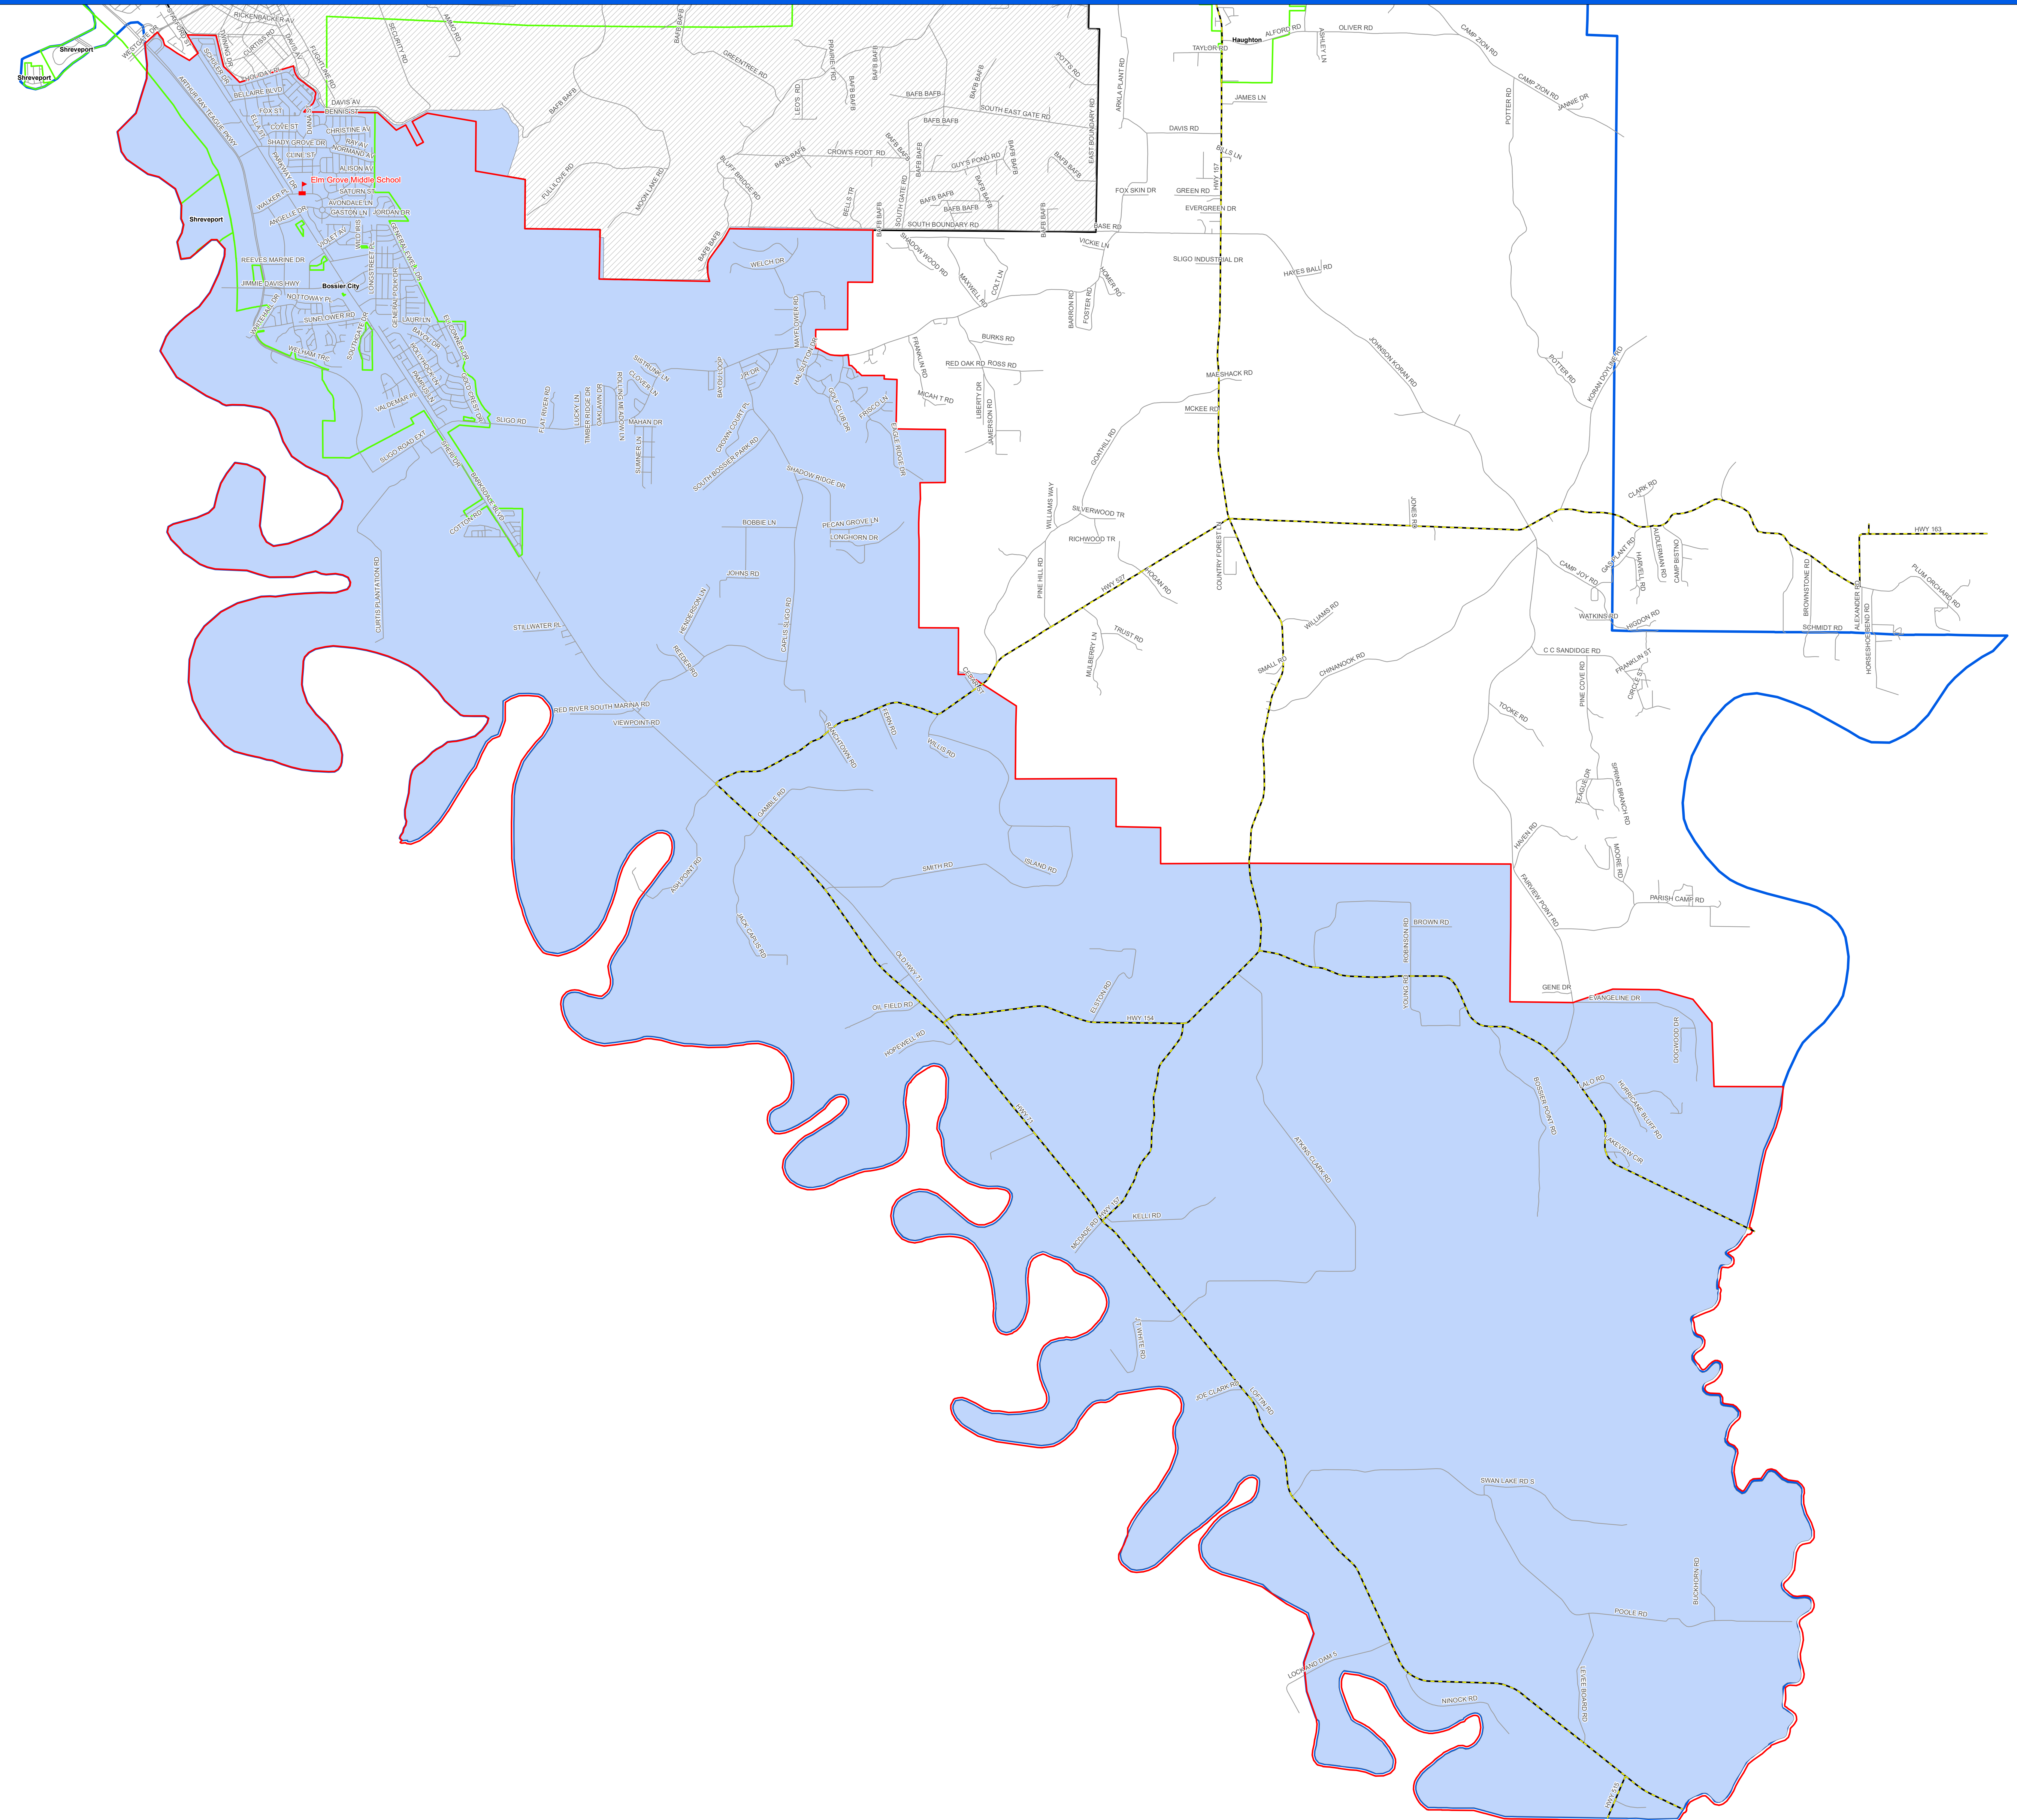

Elm Grove Middle Attendance Zone Map

For additional information or questions contact Student Attendance at 318-549-5035 or Transportation Bus Routing at 318-549-6796

Legend
01-30-2020

- School Locations
- Highways
- 2019 Zones
- Roads
- Municipalities
- BAFB
- Parish Boundary

Justice approved 2020 Attendance Zones September 11, 2019
 0 2,500 5,000 10,000 Feet
 Information Provided By Bossier Parish GIS Department.
 This information is given without recourse or warranty.
 This service is for your convenience only.