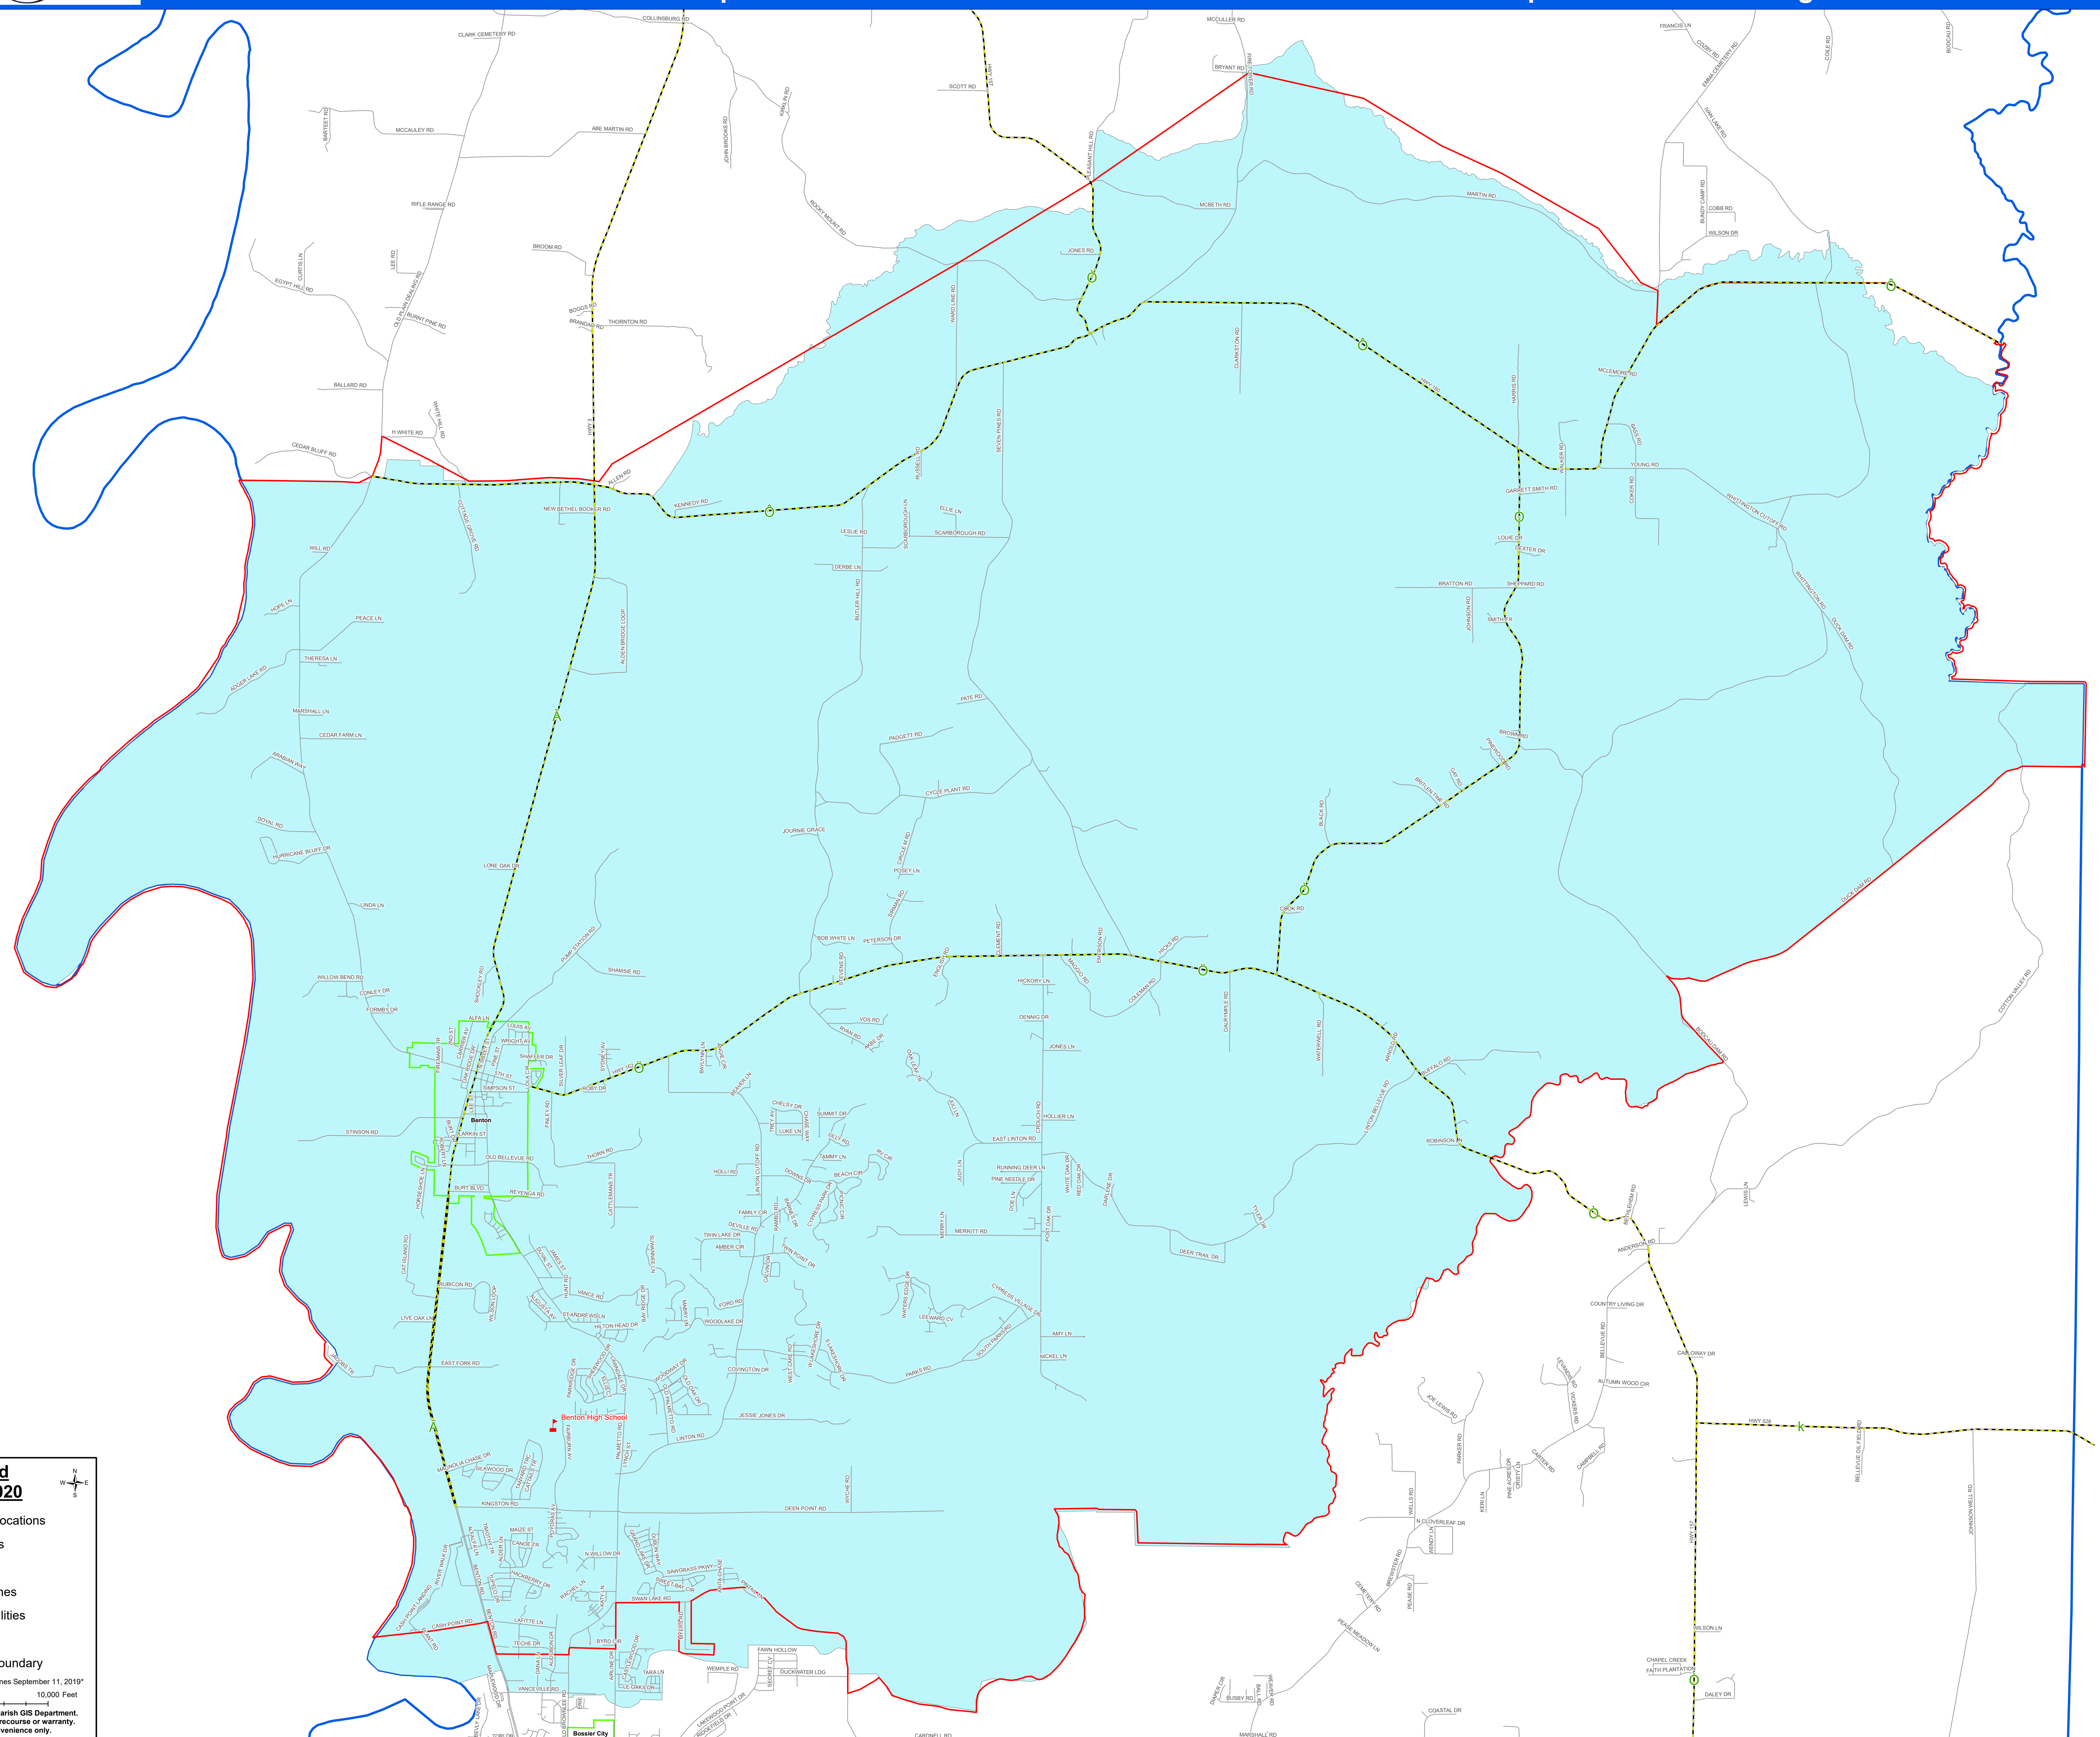

Benton High School Attendance Zone Map

For additional information or questions contact Student Attendance at 318-549-5035 or Transportation Bus Routing at 318-549-6796

Legend
01-28-2020

- School Locations
- Highways
- Roads
- 2019 Zones
- Municipalities
- BAFB
- Parish Boundary

Justice approved 2020 Attendance Zones September 11, 2019

0 2,500 5,000 10,000 Feet

Information Provided By Bossier Parish GIS Department.
This information is given without recourse or warranty.
This service is for your convenience only.