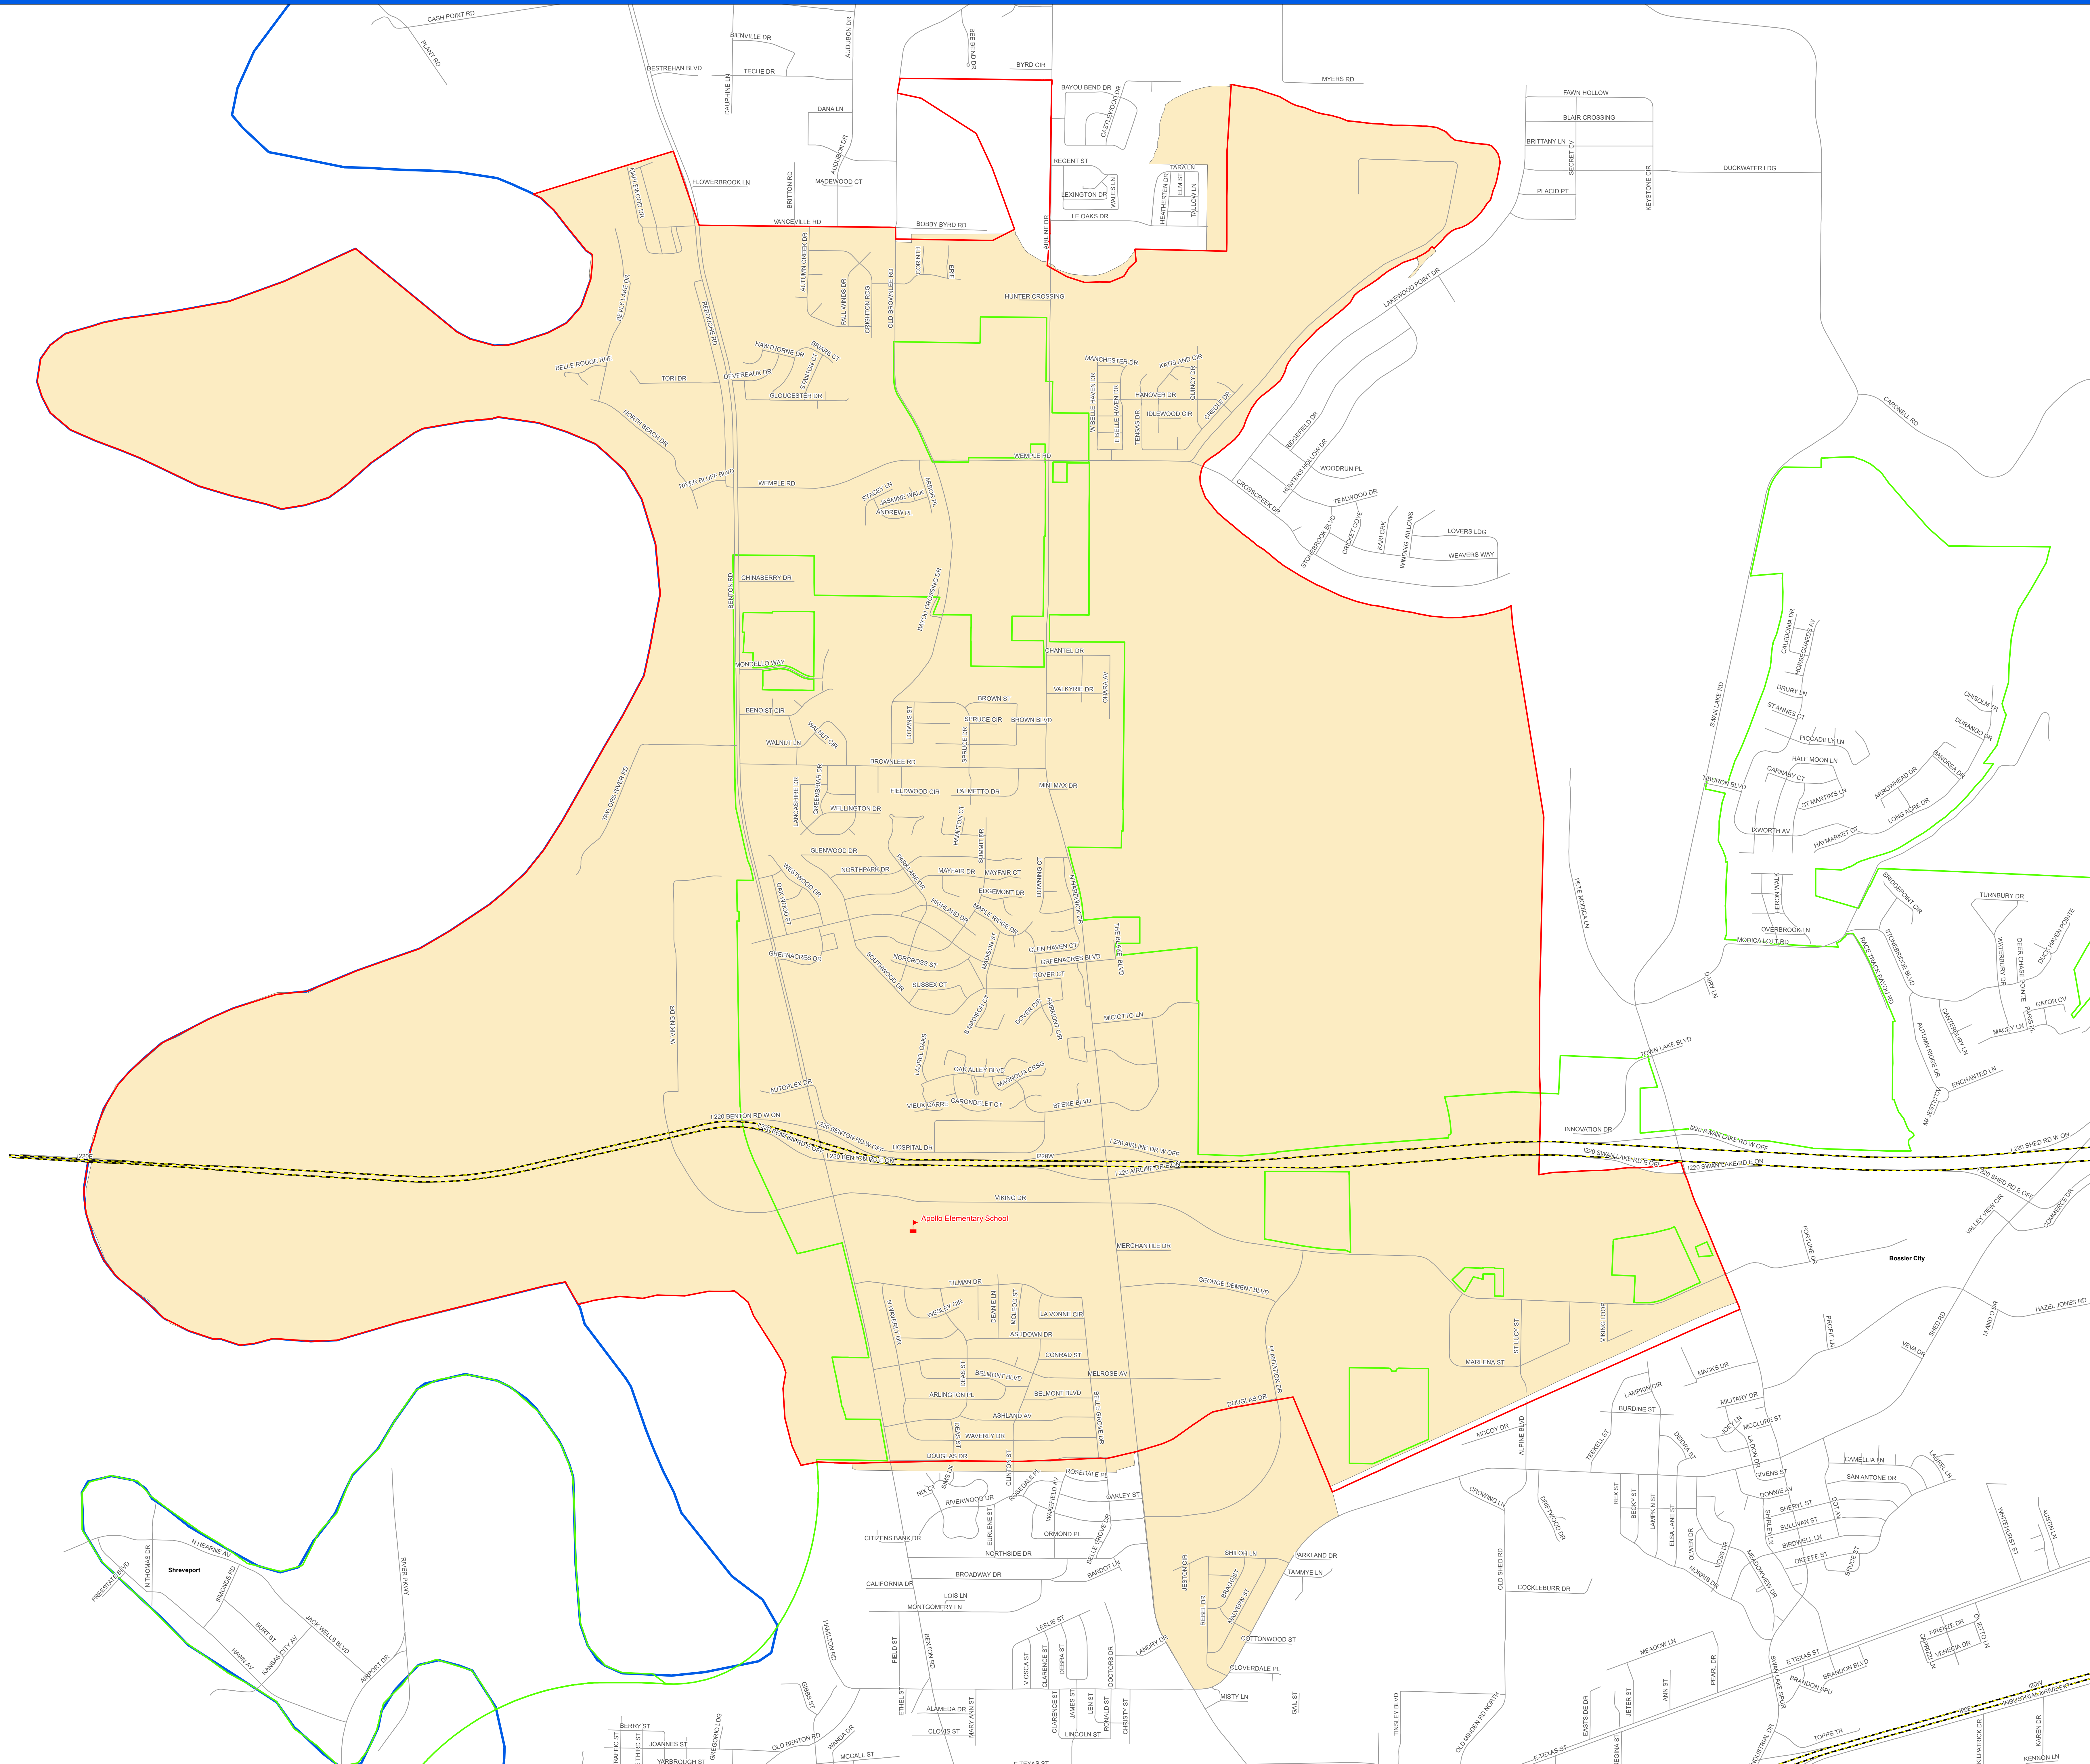

Apollo Elementary Attendance Zone Map

For additional information or questions contact Student Attendance at 318-549-5035 or Transportation Bus Routing at 318-549-6796

Legend
01-30-2020

- School Locations
- Roads
- Highways
- 2019 Zone
- BAFB
- Municipalities
- Parish Boundary

Justice approved 2020 Attendance Zones September 11, 2019*

0 750 1,500 3,000 Feet

Information Provided By Bossier Parish GIS Department.
This information is given without recourse or warranty.
This service is for your convenience only.